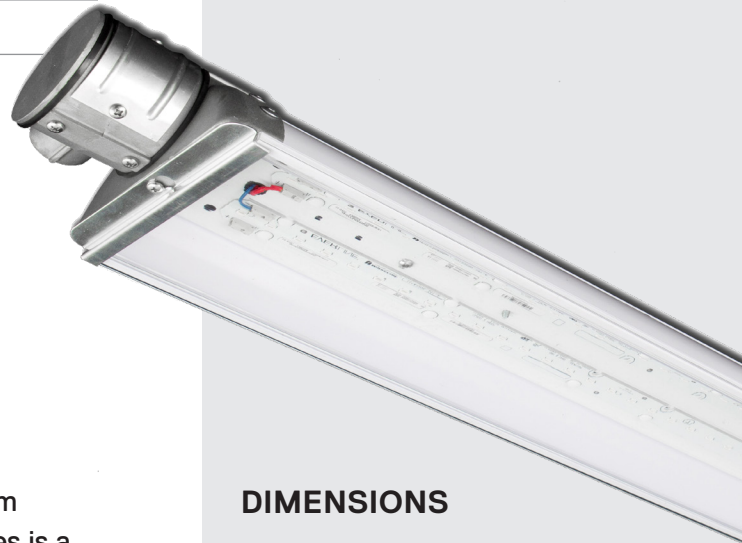

## LED Outdoor Sign Lighter

Specification grade fixture, sealed powder coated aluminum extrusion with lens for outdoor applications. The OSL Series is a durable fixture used in both parking and commercial / retail outdoor areas for sign and walkway lighting.

### CONSTRUCTION

Powder coated white aluminum extrusion with white interior and cast aluminum end plates. The diffuser / lens is a smooth clear acrylic. Available in 4 and 8 foot nominal lengths.

### DIMENSIONS

5.25"W x 3.06"H

Available in 4 and 8 ft nominal lengths